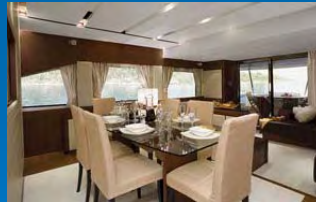

AICON 75 FLY

SICILY MILAZZO – AEOLIAN ISLANDS