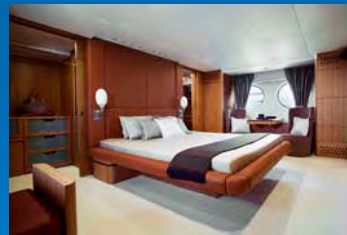

AICON 85 FLY

SICILY, MONTE CARLO